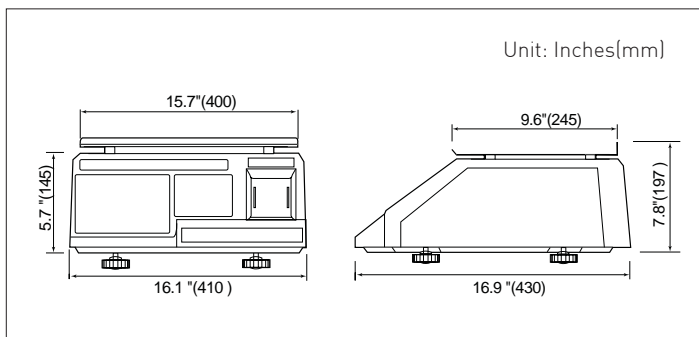

- 30 x 0.01 lb Capacity
- Stores up to 4,000 PLUs
- 30 Standard Label Formats
- 54 Preset Keys

LP -1000NP ▶

LP -1000N ▲

LP-1000N SERIES | Label Printing Scale

FEATURES

- 30 x 0.01 lb Capacity
- Stores up to 4,000 PLUs
- 30 Standard Label Formats
- 54 Preset Keys
- Standard RS-232C & USB
- Auto-Prepack Feature
- Ingredients Printing: Up To 400 Characters per PLU
- Commodity Name: Up To 56 Characters per PLU
- 25 Pin to 9 Pin Serial Cable Included (Scale to Computer)
- Windows Software Pkg Included

OPTIONS

- Fish Platter (in/mm) 17(W) x 11.25 (D) / 428 (W) x 284 (D)
- Keypad Wet Cover
- RS-232C 25 to 25 Pin Cable (Scale to Scale)

DIMENSIONS

Printing Data

Commodity Name, Message, Packed-on Date, Sell-by Date, Unit Price, Weight Total Price, Store Name and Address, Serial No., Time, PLU No., Group Code

SPECIFICATIONS

Model	LP-1000N	LP-1000NP
Weighing Capacity	30 x 0.01 lbs	
Display Digits	5/6/7 (Weight/Unit Price/Total Price)	
Display Type	VFD (Vacuum Fluorescent Display)	
Measurement Type	Load Cell	
Printing Type	Thermal Print	
Preset Data	4000 PLU, 1000 Ingredient Msgs (50 Char x 8 Lines)	
Data Transfer	PC to Scale, Scale to PC, Scale to Scale	
Label Size	58 x 30 mm ~ 58 x 100 mm	
Interface	RS-232C and USB	
Power Source	AC 110/120/220/240V, 50/60 Hz	
Power Consumption	Max. 100W	
Operating Temp	-10°C ~ 40°C / 14°F ~ 104°F	
Platter Size (inch)	15.75(W) x 9.65(D) / 400(W) x 245(D)	
Dimensions (inch)	16.1(W) x 16.9(D) x 7.8(H)	16.1(W) x 19.3(D) x 23.6(H)
Product Weight	28.66 lbs	
Approvals	NTEP: 92-169	